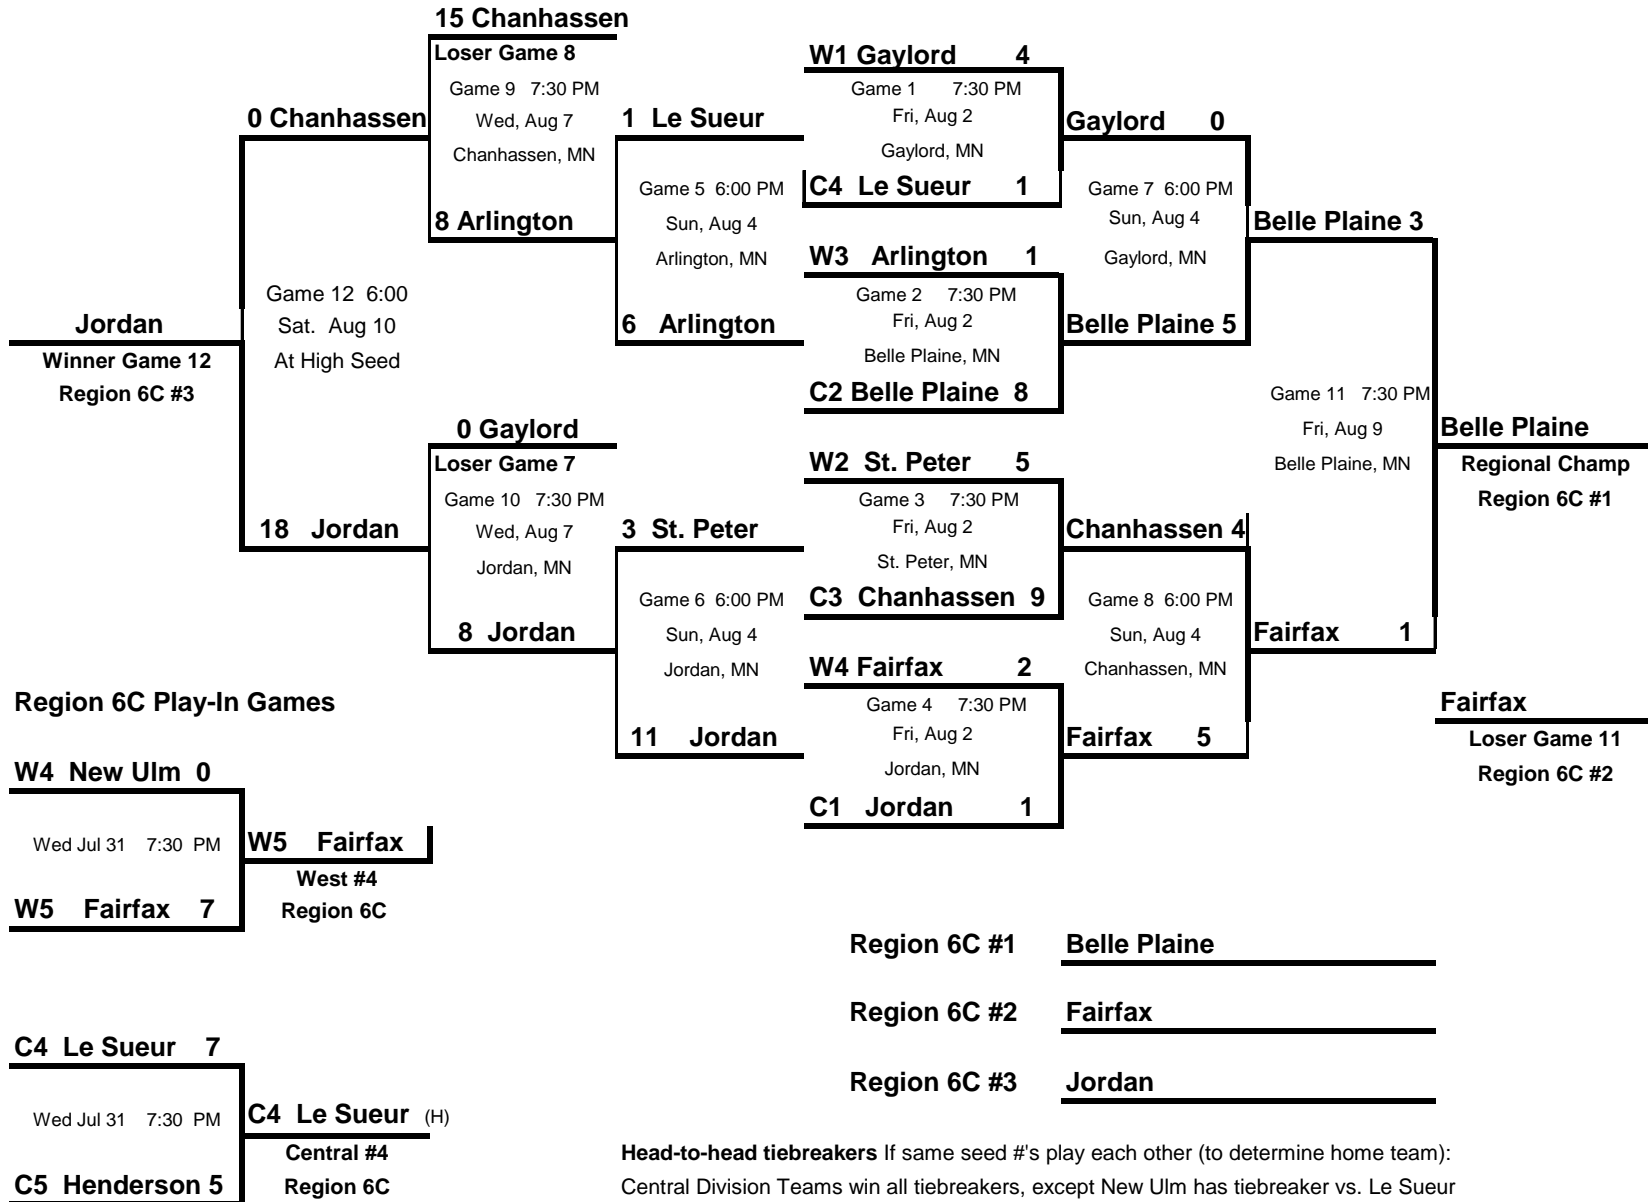

2013 Region 6C Tournament

FRIDAY, AUGUST 2 THRU SATURDAY, AUGUST 10

Head-to-head tiebreakers If same seed #'s play each other (to determine home team):
 Central Division Teams win all tiebreakers, except New Ulm has tiebreaker vs. Le Sueur