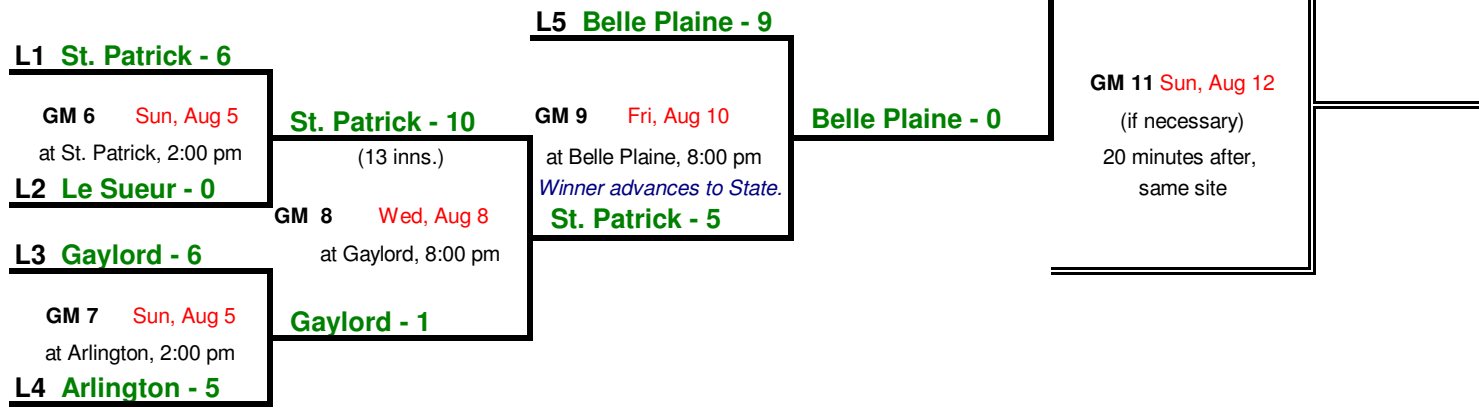

2007 Region 6C Playoffs

Winners' Bracket

Losers' Bracket

BYE Does not count as hosted game.

High Seed hosts in Losers Bracket, unless other team has fewer home games.

GM 11, if necessary, will be played at same site as GM 10, but GM 10 winner will serve as home team on scoreboard.