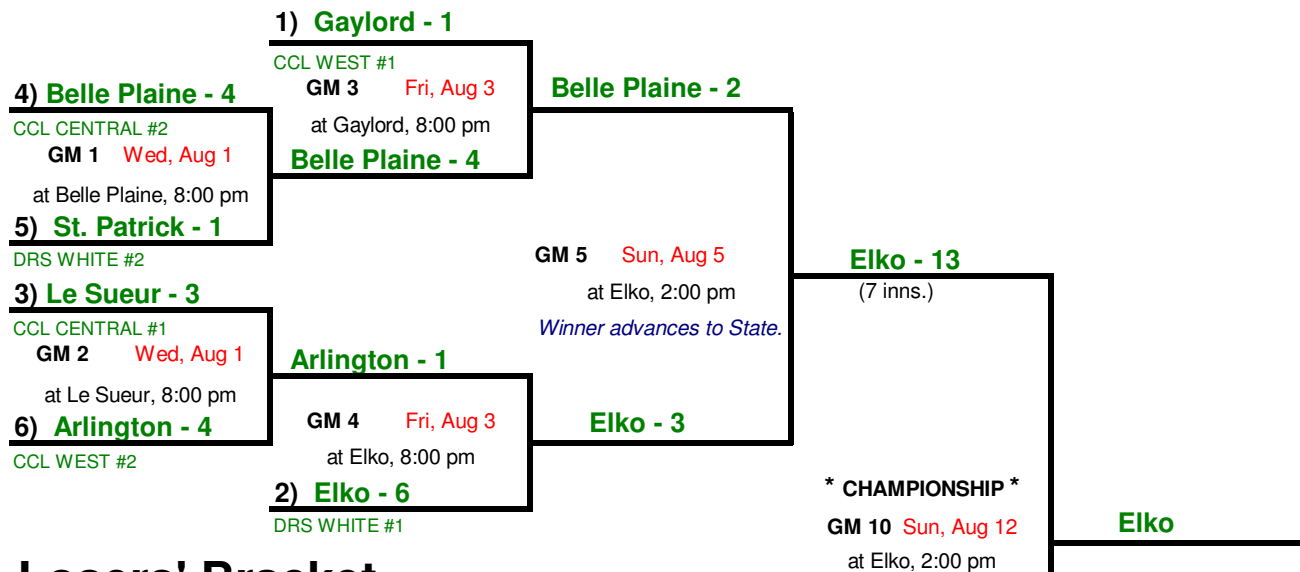

2007 Region 6C Playoffs

Winners' Bracket

Losers' Bracket

BYE Does not count as hosted game.

High Seed hosts in Losers Bracket, unless other team has fewer home games.

GM 11, if necessary, will be played at same site as GM 10, but GM 10 winner will serve as home team on scoreboard.