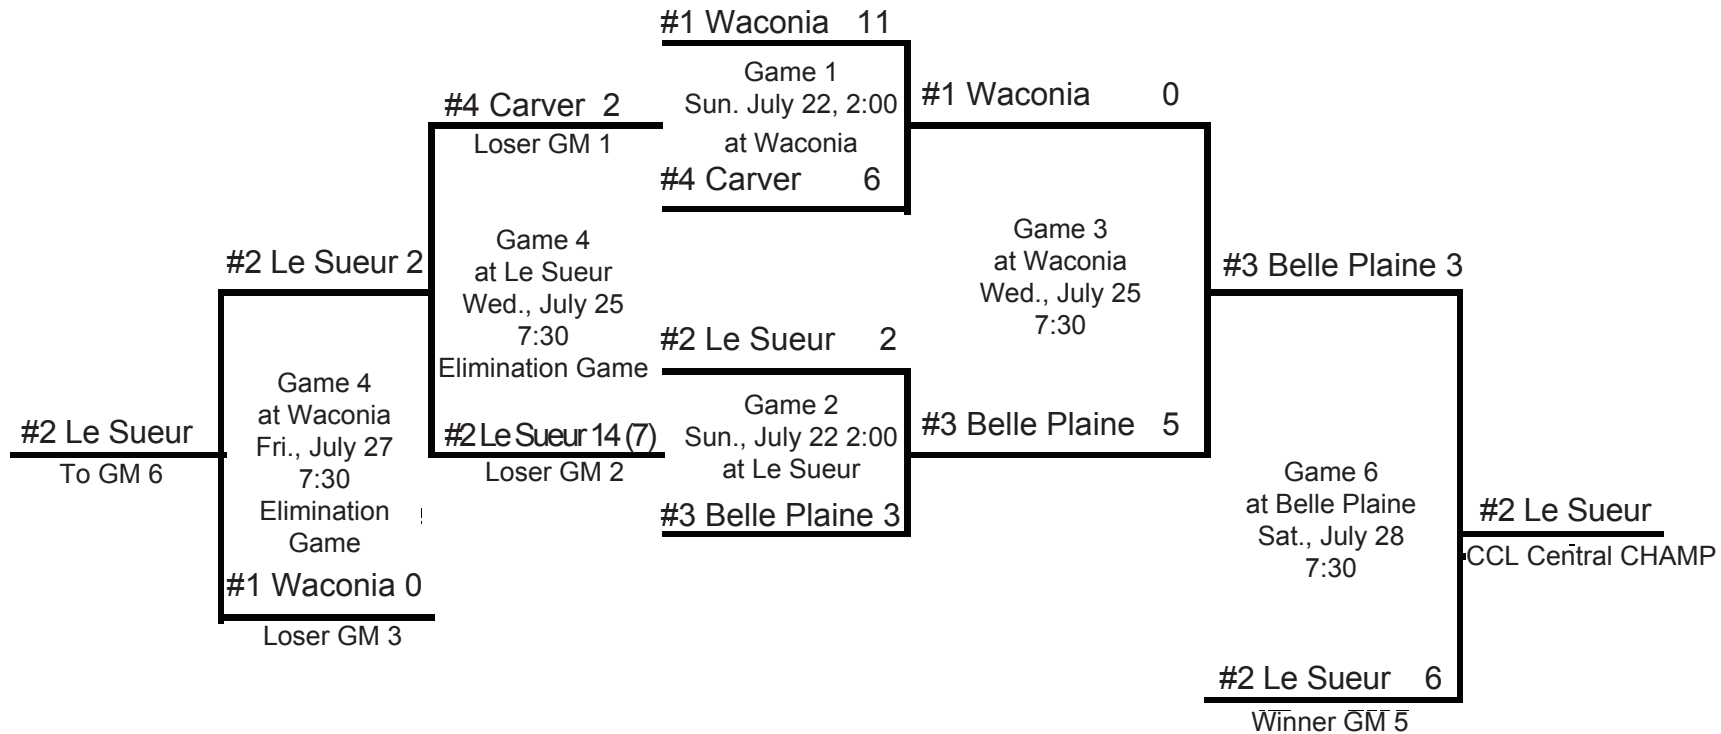

2007 CCL CENTRAL DIVISION LEAGUE PLAYOFFS

2007 CCL Central Teams
Belle Plaine, Carver, Le Sueur, Waconia

The Home Team is responsible for scheduling the ball field, confirming umpires, calling in scores and results.

The High Seed is the home game in Games 1, 2, 3 and 4. The unbeaten team is home in Game 6.

The High Seed is home in Game 5 UNLESS the lower seed has had less home games.

If Carver has a home night game, it will be played on an another field as Carver does not have lights. Carver to arrange.

Rainouts to be made up the following day

Sunday Championship game is 2:00 if Saturday game is rained out.